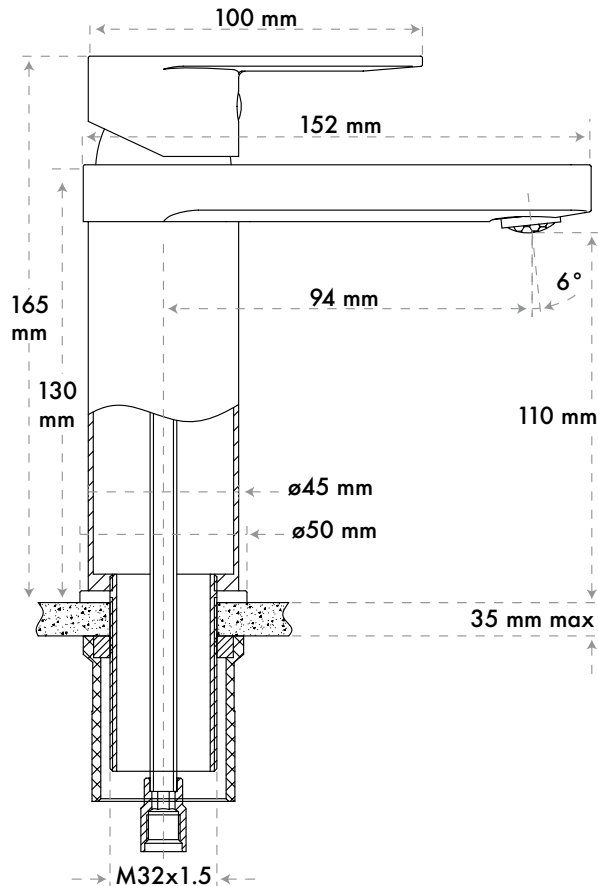

Robinet • Faucet

RM08221BL - Modèle IRA

**Nouveau
New**

- Robinet de lavabo en laiton fini chromé et noir, monotrou
- Poignée faite en zinc
- Cartouche en céramique
- Aérateur NEOPERL®
- Conduits d'alimentation en eau inclus
- Retour d'eau de lavabo non inclus
- Plaque de finition 4 po vendue séparément

- Single-hole lavatory faucet made in brass, chrome and black finish
- Zinc handle
- Ceramic cartridge
- NEOPERL® aerator
- Water supply tubes included
- Lavatory sink drain not included
- 4 in. plate sold separately