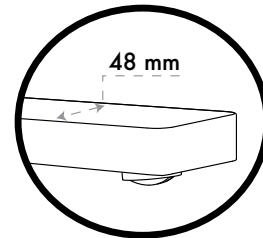

Robinet • Faucet

RM08221BL - Modèle IRA

**Nouveau
New**

- Robinet de lavabo en laiton fini chromé et noir, monotrou
- Poignée faite en zinc
- Cartouche en céramique
- Aérateur NEOPERL®
- Conduits d'alimentation en eau inclus
- Retour d'eau de lavabo non inclus
- Plaque de finition 4 po vendue séparément

- Single-hole lavatory faucet made in brass, chrome and black finish
- Zinc handle
- Ceramic cartridge
- NEOPERL® aerator
- Water supply tubes included
- Lavatory sink drain not included
- 4 in. plate sold separately